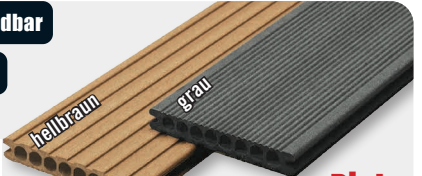

Diele
je **14.-**