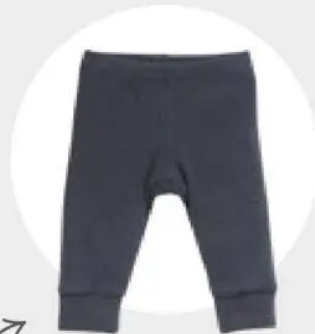

feetje

- The Magic is in You**
60% Viscose,
40% Baumwolle
Stricksweater
Gr. 56-68 **29.99***
- Strickhose**
Gr. 56-68 **22.99***

People
WEAR ORGANIC

- Bio-Baumwolle
Wickelbody
Gr. 50/56 - 74/80 **12.95***
- Ripp-Leggings**
Gr. 50/56 - 74/80 **11.95***
- Overall**
Gr. 50/56 - 74/80 **19.95***

GOTS-ZERTIFIZIERT

ENGEL

Baby Overall
100% Schurwolle
50/56 - 86/92

ab **89.99***

GOTS-ZERTIFIZIERT

Große Auswahl an Stillkissen

LITTLE ONE

Stillkissen Musselin Frosty Green