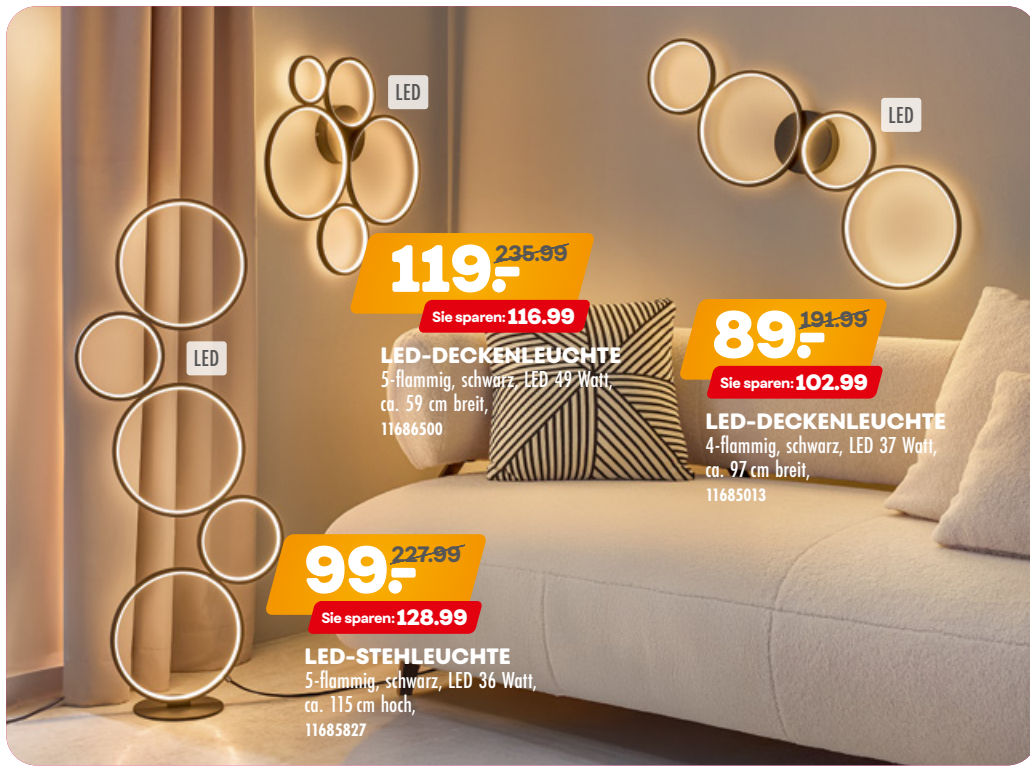

119,- ~~235,99~~
Sparen: **116,99**

LED-DECKENLEUCHTE
5-flammig, schwarz, LED 49 Watt,
ca. 59 cm breit,
11686500

89,- ~~191,99~~
Sparen: **102,99**

LED-DECKENLEUCHTE
4-flammig, schwarz, LED 37 Watt,
ca. 97 cm breit,
11685013

99,- ~~227,99~~
Sparen: **128,99**

LED-STEHLEUCHTE
5-flammig, schwarz, LED 36 Watt,
ca. 115 cm hoch,
11685827