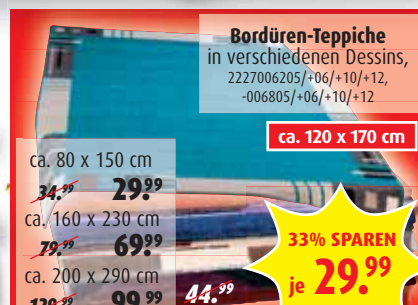

Bordüren-Teppiche
in verschiedenen Dessins,
2227006205/+06/+10/+12,
-006805/+06/+10/+12

ca. 120 x 170 cm

ca. 80 x 150 cm
~~34.99~~ **29.99**
ca. 160 x 230 cm
~~79.99~~ **69.99**
ca. 200 x 290 cm
~~129.99~~ **99.99**

33% SPAREN
je 29.99