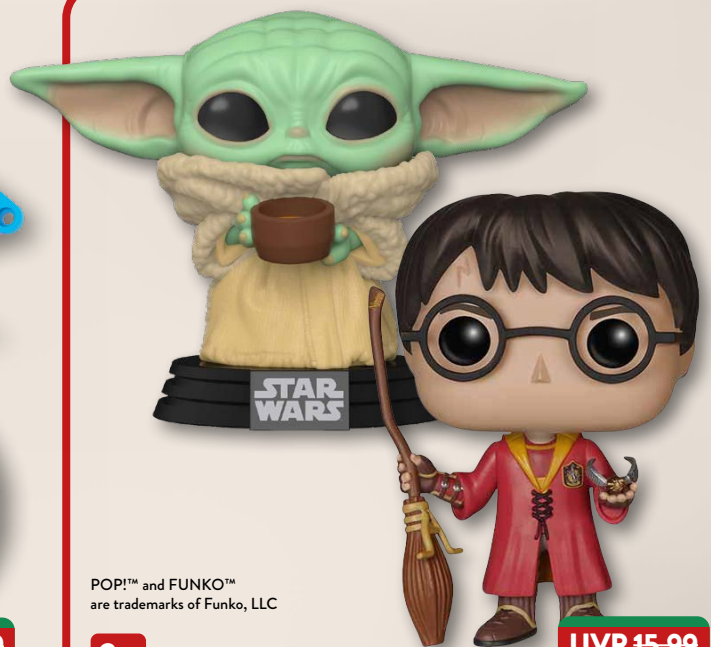

POP!™ and FUNKO™ are trademarks of Funko, LLC

3+

Pop! Bobble-Head-Figur

Kunststoff; Spiel- und Sammel Spaß; ca. 9 cm hoch; verschiedene Modelle; Stück

UVP 15.99

-37%

9.99*

Ab 25.11.

Gutes für alle.

* Aktionsartikel stehen nur in begrenzter Anzahl zur Verfügung. Sie können daher schon am Vormittag des Aktionstages kurz nach Aktionsbeginn ausverkauft sein.