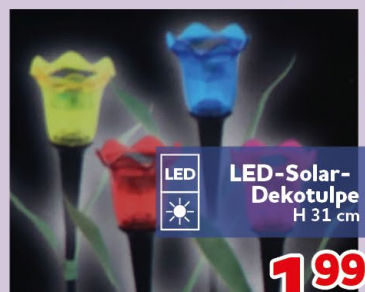

LED
LED-Solar-Dekotulpe
H 31 cm

1⁹⁹