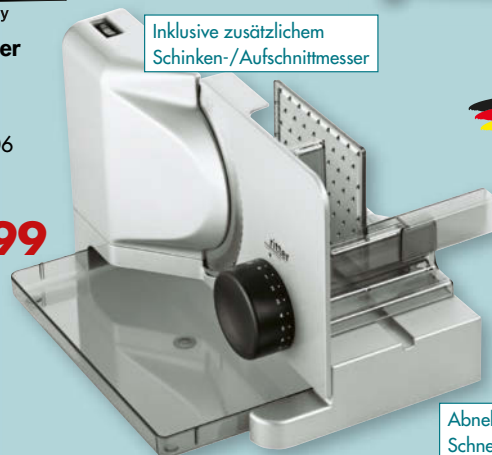

ritter

made in Germany

Allerschneider
Fortis1 Duo
516.001

K06906

~~139.99***~~

79.99

Inklusive zusätzlichem
Schinken-/Aufschnittmesser

made in Germany

Duo Plus

Metallausführung

Abnehmbarer Schlitten und
Schneidgut-Auffangschale