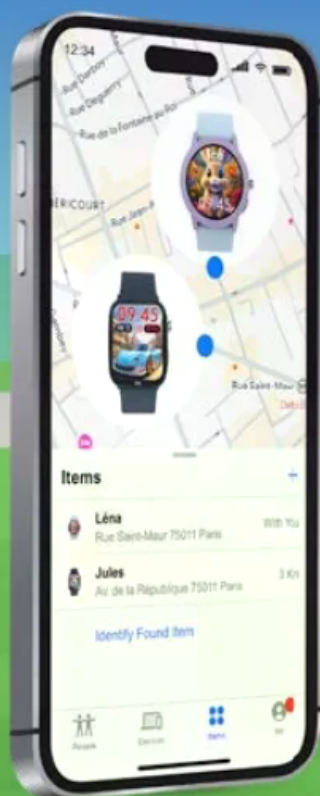

JE 99.-

**GALERIA
PLUS PREIS**
JE 79.99#