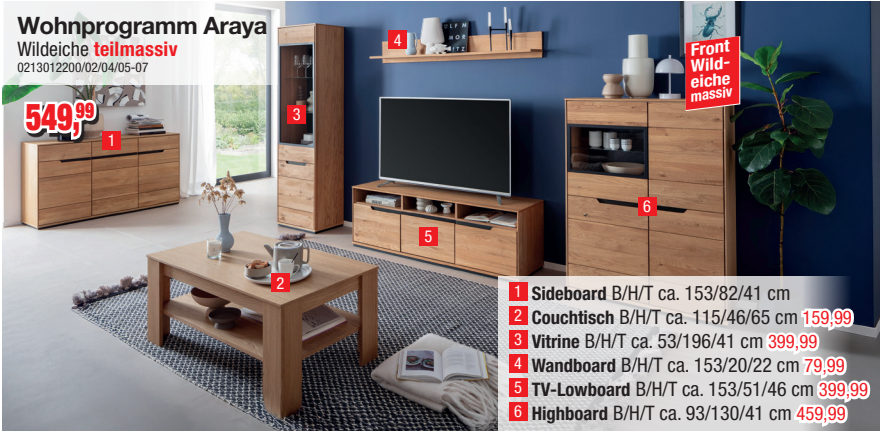

Wohnprogramm Araya

549,99

- 1 Sideboard B/H/T ca. 153/82/41 cm
- 2 Couchtisch B/H/T ca. 115/46/65 cm **159,99**
- 3 Vitrine B/H/T ca. 53/196/41 cm **399,99**
- 4 Wandboard B/H/T ca. 153/20/22 cm **79,99**
- 5 TV-Lowboard B/H/T ca. 153/51/46 cm **399,99**
- 6 Highboard B/H/T ca. 93/130/41 cm **459,99**