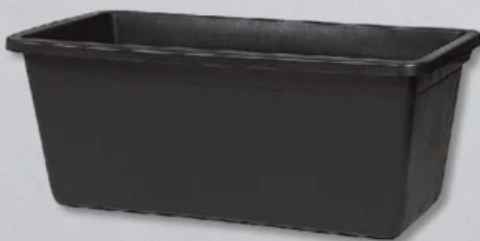

**Mörtelkasten
45 Liter**

Maße: 730 x 470 x 190 mm

~~5,49~~
4,99
9% gespart

65 Liter

Maße: 740 x 390 x 300 mm

~~6,49~~ -23%
4,99

90 Liter

Maße: 785 x 470 x 312 mm

~~7,49~~ -20%
5,99